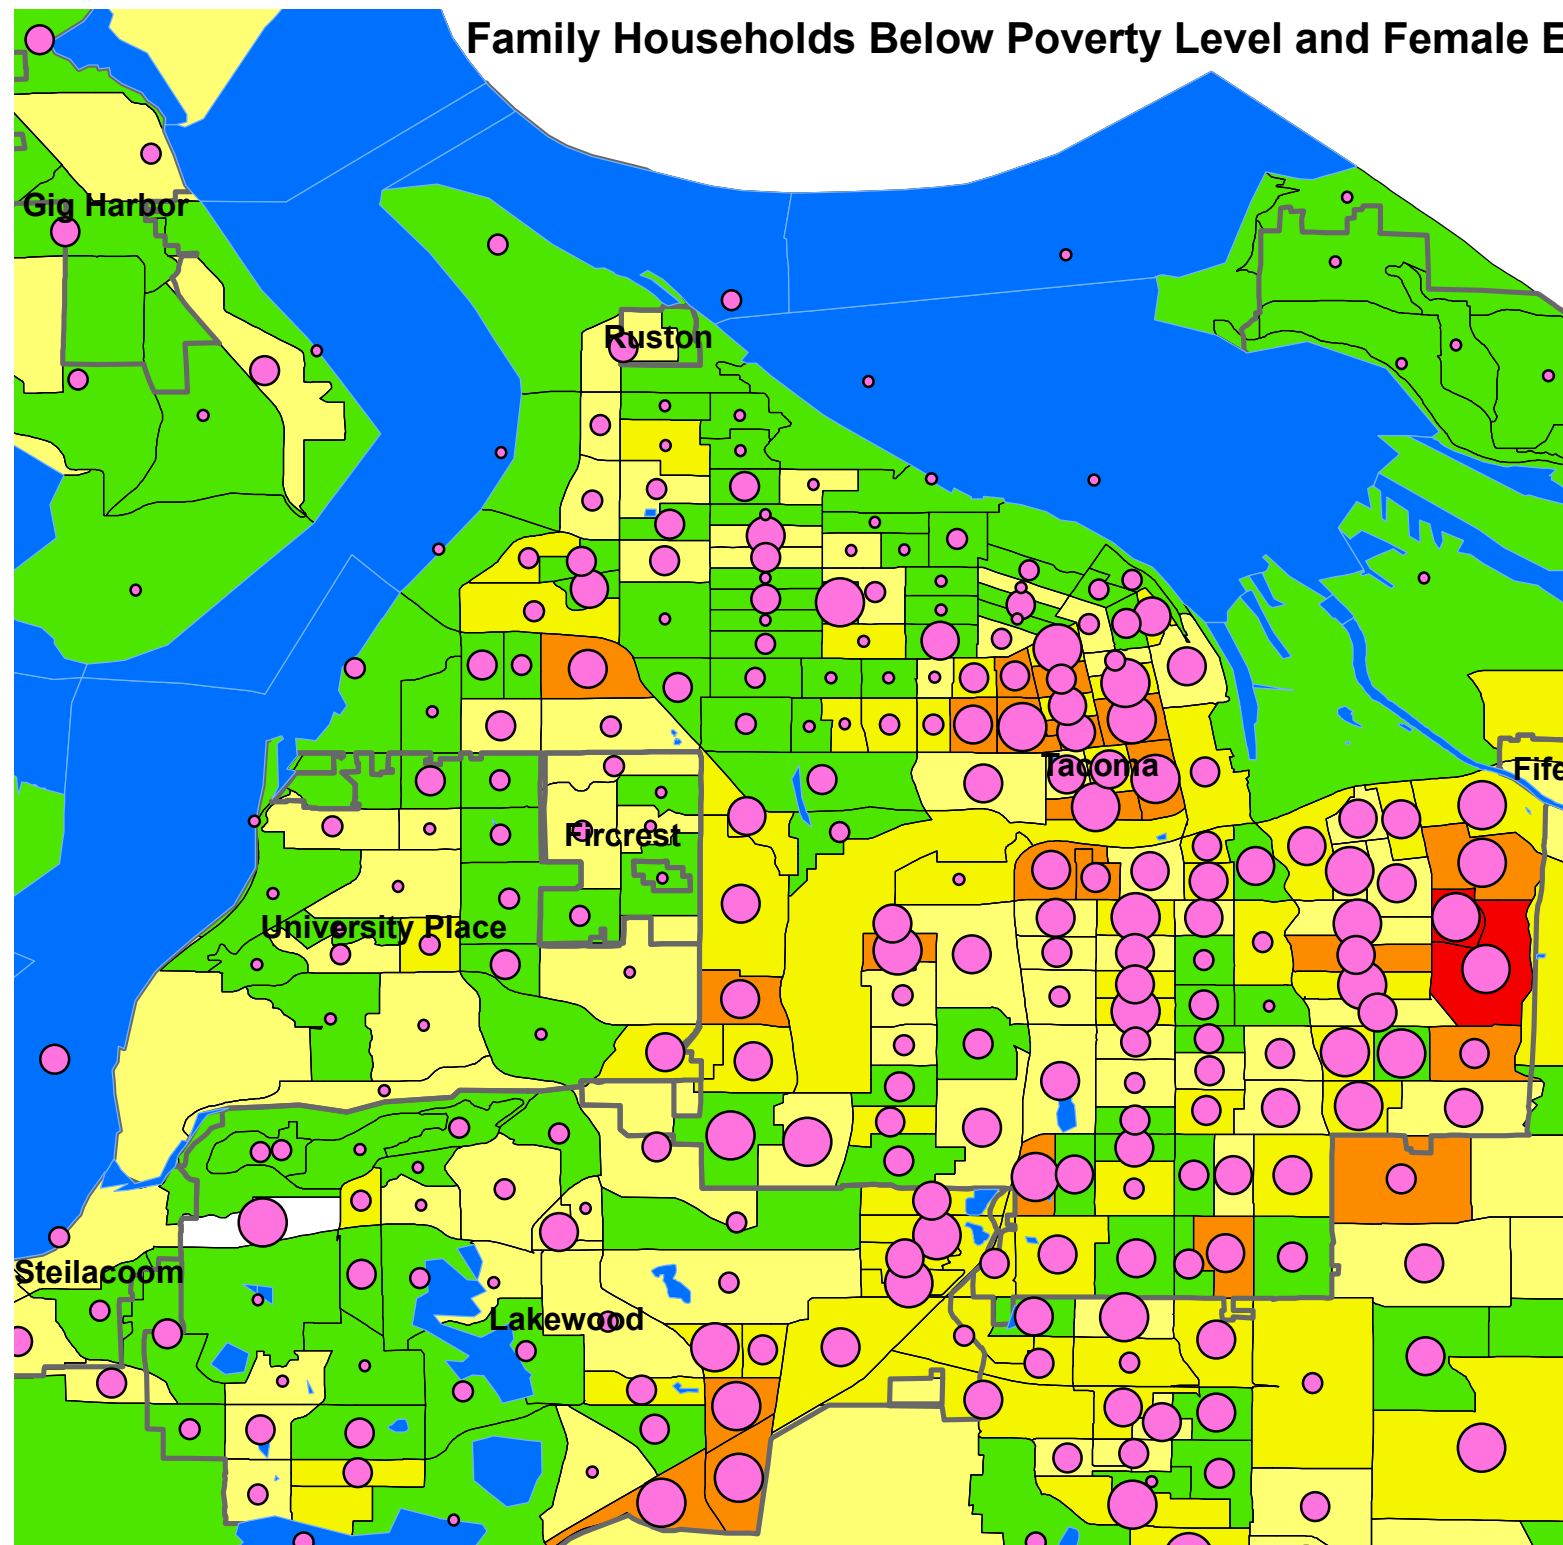

Family Households Below Poverty Level and Female Educational Attainment

Percent of Families Below Poverty Level

Females Older Than 25 With Less Than HS Equiv

The federal poverty level for a family of four is an income at or below \$20,650 per year.