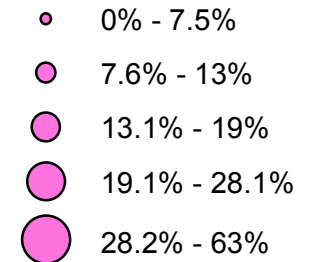

Family Households Below Poverty Level and Female Educational Attainment

Percent of Families Below Poverty Level

Females Older Than 25 With Less Than HS Equiv

The federal poverty level for a family of four is an income at or below \$20,650 per year.