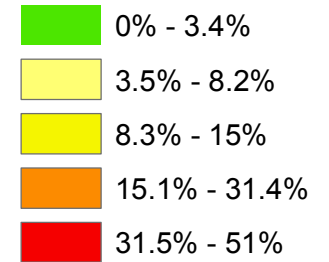

Family Households Below Poverty Level and Female Educational Attainment

Percent of Families Below Poverty Level

Females Older Than 25 With Less Than HS Equiv

The federal poverty level for a family of four is an income at or below \$20,650 per year.